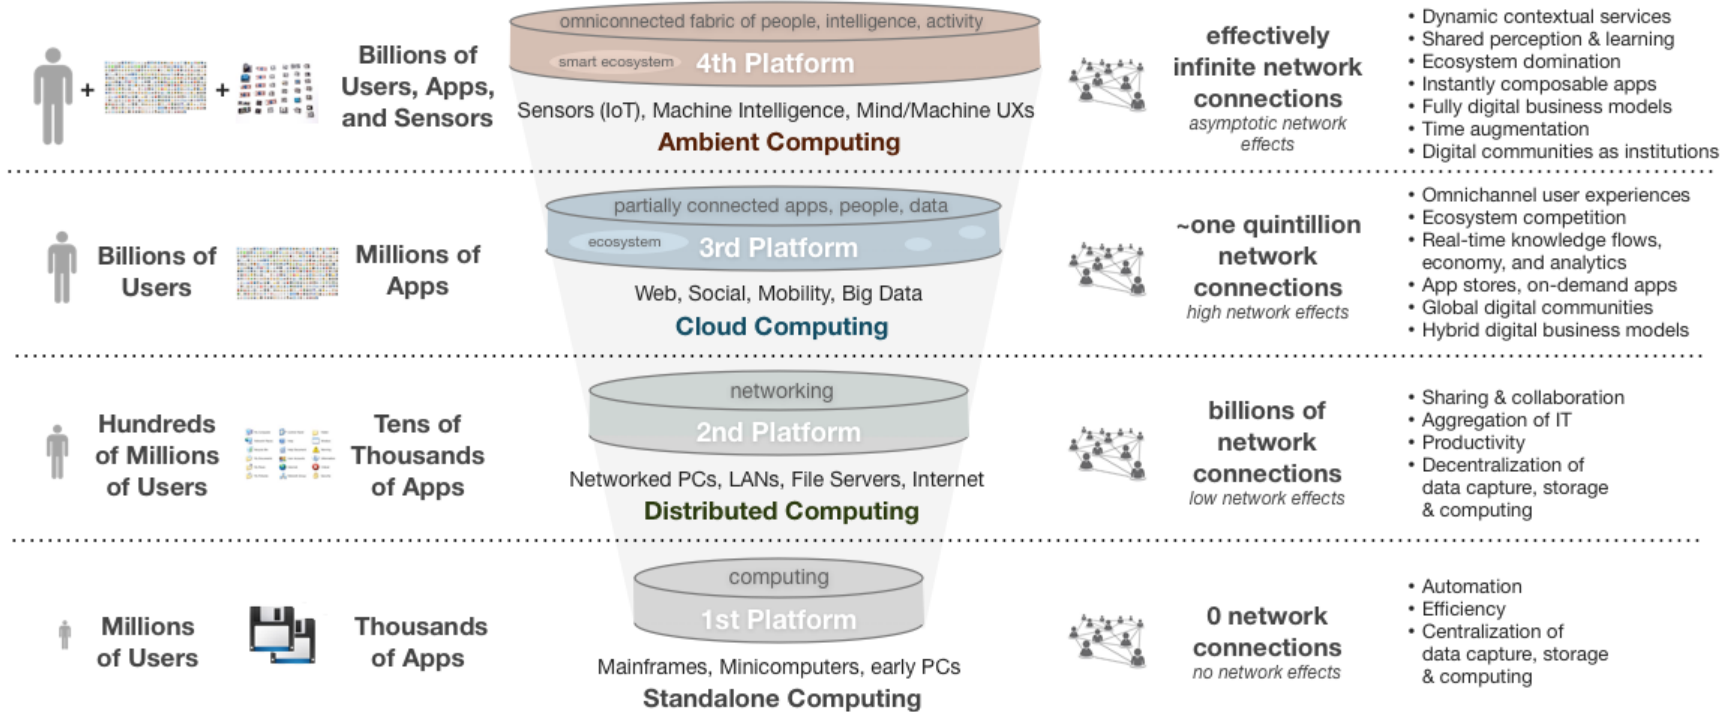

Internet of Everything

Last 15 years

University-Centric

Static Course record

Projector or Whiteboard

Result from Semester Final Exam

Internet

Next 15 years

Student-centric

Personalized & Dynamic Content

Modernized Cloud-native apps

Real-Time Big Data to Improve Student Course

Anytime Anywhere

IDC – Computing Platform

The Rise of the 4th Platform: A Fabric of Community, Data, Devices, & Intelligence

cc creative commons Some Rights Reserved. 2015. adjuvi by Dion Hinchcliffe

Digital Transformation Drivers

MOBILE

BIG DATA

Internet of Things

CLOUD

App/SOCIAL

Business Attribute of Digital Transformation